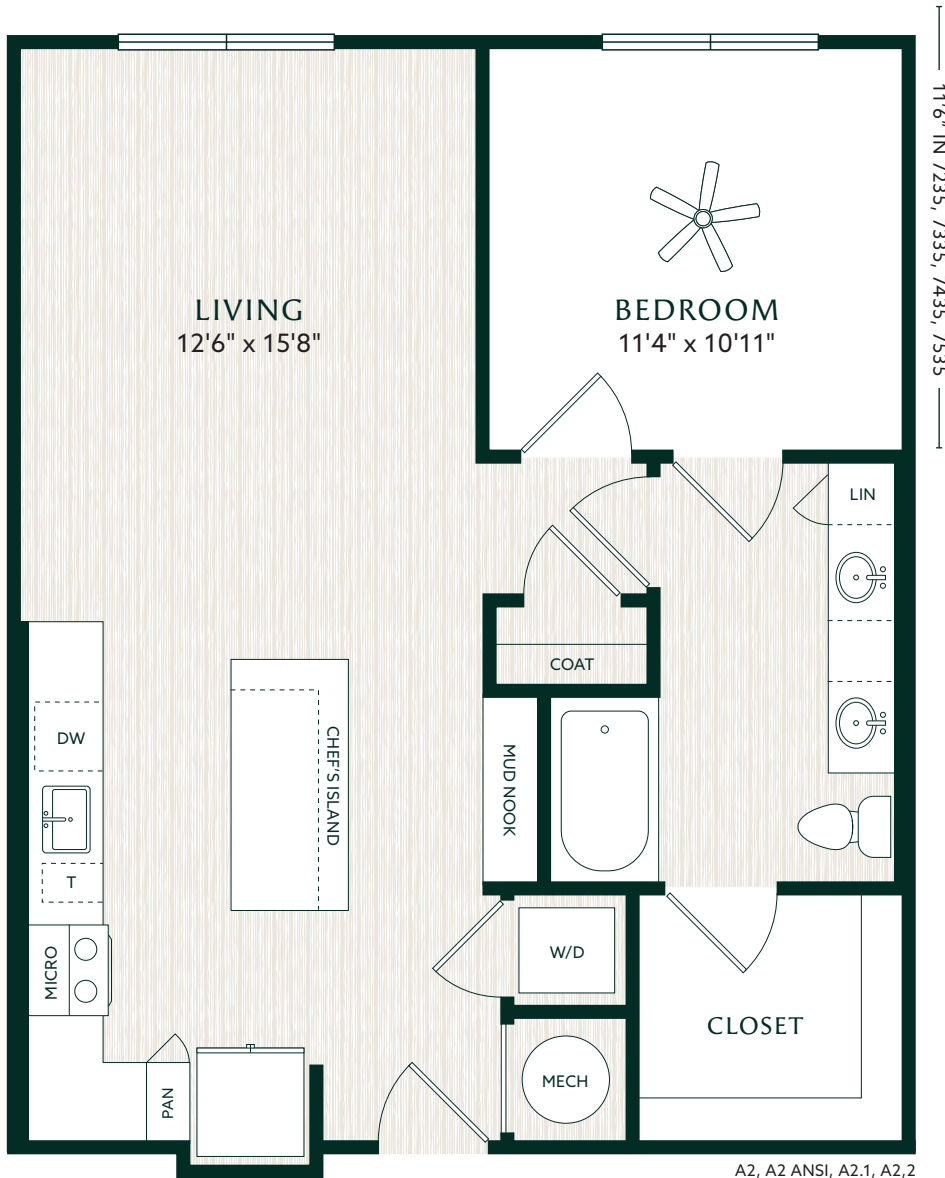

ALT LAYOUT IN
7235, 7335, 7435, 7535

A2, A2 ANSI, A2.1, A2.2

1 BED

1 BATH

773 S.F.

255 Princeton St ♦ Chelmsford, MA 01863 ♦ 978_905_6500 ♦ Leasing@AlexanChelmsford.com ♦ ALEXANCHELMSFORD.COM

Interior layout varies to accommodate accessible features. Actual apartment materials, colors, and finishes may vary. Interior layout may vary by home. Floor plan is an artist's rendering and may not be to scale. Square footage is approximate and may vary by unit. Availability and pricing subject to change. See an office representative for details.